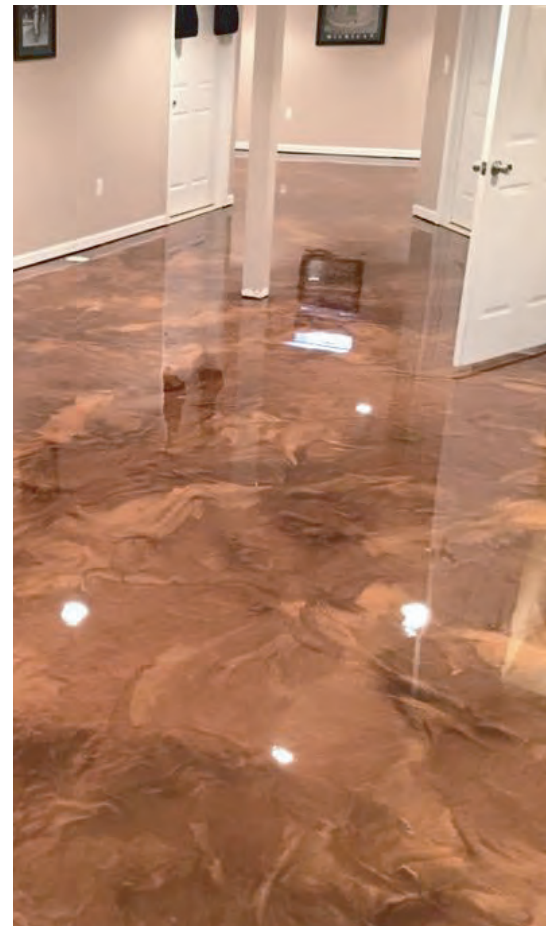

SUPERIOR METALLIC AND  
REFLECTOR ENHANCER FLOORING

VOC FREE

EASE OF  
MAINTENANCE

ANTI-MICROBIAL

STAIN &  
CHEMICAL RESISTANT

- 1** CONCRETE PREPARATION
- 2** COLOR BASE COAT
- 3** EPOXY
- 4** REFLECTOR ENHANCER / METALLIC EPOXY TOP COAT

Designed to be dispersed in a variety of binders with a one-of-a kind, three-dimensional appearance of the color and metallic showing through.

Choose a soft and subtle change in color, or a more distinctive hammered effect as your finished appearance. No two floors will ever be identical due to a certain amount of natural variation in the finished product, making each floor unique.