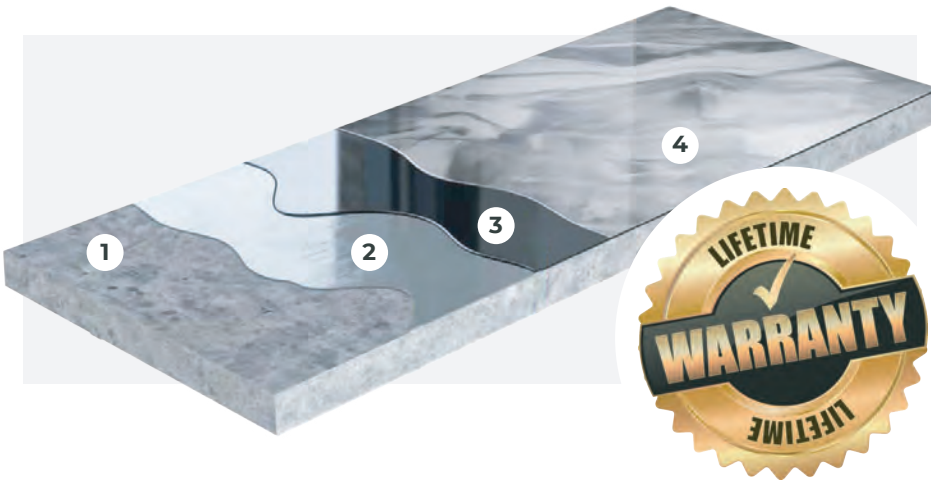

SUPERIOR METALLIC AND  
REFLECTOR ENHANCER FLOORING

VOC FREE

EASE OF  
MAINTENANCE

ANTI-MICROBIAL

STAIN &  
CHEMICAL RESISTANT

- 1** CONCRETE PREPARATION
- 2** COLOR BASE COAT
- 3** EPOXY
- 4** REFLECTOR ENHANCER / METALLIC EPOXY TOP COAT

Designed to be dispersed in a variety of binders with a one-of-a kind, three-dimensional appearance of the color and metallic showing through.

Choose a soft and subtle change in color, or a more distinctive hammered effect as your finished appearance. No two floors will ever be identical due to a certain amount of natural variation in the finished product, making each floor unique.